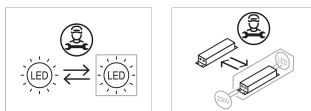

Upgradeable, Replaceable, Repairable

Note

LED technology and performance data are constantly changing. Current details should therefore be checked with ROVASI in order to ensure that it is still the most up to date reference. Updated data will be supplied on request. [Last revised on 09.10.2025]

5 years guarantee

BSI Cert ISO 9001:2015 - n°FM 39346
BSI Cert ISO 14001:2015 - n°EMS 554685

ROVASI S.L.

Ronda de la Font Grossa, 15
Pol. Ind. La Gavarrà
08540 Centelles | Barcelona
Spain

Contact

T. +34 93 881 35 12 info@rovasi.com
T. +34 93 881 37 13 www.rovasi.com