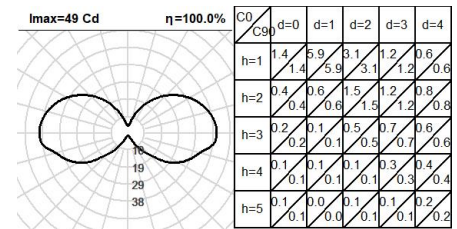

- Luminaire luminous flux:** 399lm
- Luminaire connected power:** 7.15 W
- Luminaire efficiency:** 56 lm/W
- Light source luminous flux:** 906lm
- Light source power:** 6.44 W
- Constant Current:** 200 mA
- CRI:** 90
- Colour Temperature:** 2700K
- Chromaticity Tolerance:** MacAdam 3
- Beam Angle:** 360°
- LOR:** 44%
- LED reliability at nominal Ta = 25°C:** 72.000h L80B10
- Photobiological safety group:** 1
- This product contains a light source of energy efficiency class E**