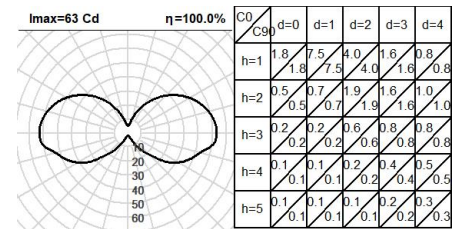

Luminaire luminous flux: 510lm
Luminaire connected power: 7.15 W
Luminaire efficiency: 71 lm/W
Light source luminous flux: 1158lm
Light source power: 6.44 W
Constant Current: 200 mA
CRI: 80
Colour Temperature: 3000K
Chromaticity Tolerance: MacAdam 3
Beam Angle: 360°
LOR: 44%
LED reliability at nominal Ta = 25°C: 72.000h L80B10
Photobiological safety group: 1
This product contains a light source of energy efficiency class C