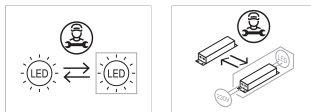

Upgradeable, Replaceable, Repairable

Note

LED technology and performance data are constantly changing. Current details should therefore be checked with ROVASI in order to ensure that it is still the most up to date reference. Updated data will be supplied on request. [Last revised on 08.10.2025]

5 years guarantee

BSI Cert ISO 9001:2015 - n°FM 39346

BSI Cert ISO 14001:2015 - n°EMS 554685

ROVASI S.L.

Ronda de la Font Grossa, 15
Pol. Ind. La Gavarrà
08540 Centelles | Barcelona
Spain

Contact

T. +34 93 881 35 12 info@rovasi.com
T. +34 93 881 37 13 www.rovasi.com