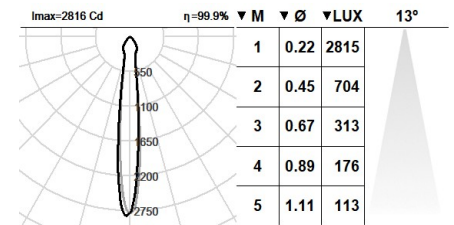

Electronic Equipment

K: On/Off (basic)
S: On/Off (AC/DC, NOT looping through capable)
SE: On/Off (AC/DC) + Battery 3h
D: DALI-2/switchDIM/corridorFUNCTION
DE: DALI-2/switchDIM + 3h battery
B: Bluetooth-Casambi

*Add the suffix **-K, -S, -SE, -D, -DE, -B** after the reference to indicate your electronic equipment choice.

Finishes

1: RAL9010: Pure White, **2:** RAL9005: Jet Black, **4:** RAL7016: Anthracite Grey, **7:** RAL9006: White Aluminium

Upgradeable, Replaceable, Repairable

Note

LED technology and performance data are constantly changing. Current details should therefore be checked with ROVASI in order to ensure that it is still the most up to date reference. Updated data will be supplied on request. [Last revised on 16.08.2025]

5 years guarantee

BSI Cert ISO 9001:2015 - n°FM 39346
BSI Cert ISO 14001:2015 - n°EMS 554685

ROVASI S.L.

Ronda de la Font Grossa, 15
Pol. Ind. La Gavarra
08540 Centelles | Barcelona
Spain

Contact

T. +34 93 881 35 12 info@rovasi.com
T. +34 93 881 37 13 www.rovasi.com