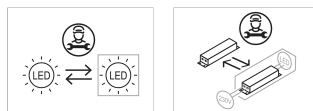

Aufrüstbar, austauschbar, reparierbar

Anmerkung

Die LED-Technologie und Leistungsdaten sind einem ständigen Wandel unterworfen. Aktuelle Details müssen daher bei ROVASI nachgefragt werden, um sicherzustellen, dass die Daten aktuell sind. Aktualisierte Daten werden auf Anfrage bereitgestellt. [Letzte Revision 17.08.2025].

5 Jahre garantie

BSI Cert ISO 9001:2015 - n°FM 39346

BSI Cert ISO 14001:2015 - n°EMS 554685

ROVASI S.L.

Ronda de la Font Grossa, 15
Pol. Ind. La Gavarra
08540 Centelles | Barcelona
Spanien

Kontakt

T. +34 93 881 35 12 info@rovasi.com
T. +34 93 881 37 13 www.rovasi.com