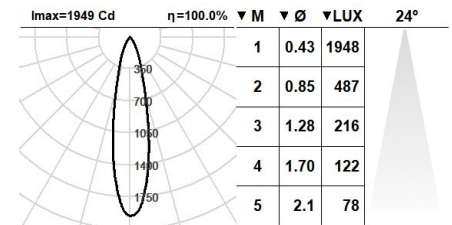

101BSE.1.01-R2304

Recessed ceiling-mounted downlight with symmetrical light distribution to achieve an effective task, accent or ambient lighting.
 Circular design with trimless appearance in diameter 120mm.
 Protection rating against dust and moisture: IP65 from underneath.
 Aluminium trim and interior circle powder painted in various finishes, customized RAL under request. To complete the effect of this fixture, it is recommended that the inner ring should be painted the same RAL colour as the ceiling.
 Interior trim of die-cast aluminium and tempered flush glass sealed with a silicone gasket.
 Tempered protection glass clear as standard, other finishes under request.
 Honeycomb anti-dazzle screen accessory to increase visual comfort [reference M6.A0050].
 Remote driver included.
 Electronic options for lighting control: DALI-2.
 The driver contained in this luminaire complies with European Directive 2009/125/EC establishing flicker limits: PstLM ≤ 1 and SVM ≤ 0.4.
 3 hours battery available as option.
 Passive temperature management: heat dissipation flows through an aluminium heat sink.
 Ceiling-mounted by spring clamps for easy installation, ceiling thickness up to 25mm.

Luminaire luminous flux: 645lm
Luminaire connected power: 5,35 W
Luminaire efficiency: 121 lm/W
Light source luminous flux: 645lm
Light source power: 4,8 W
Constant Current: 150 mA
CRI: >90 R9 54
Colour Temperature: 3000K
Chromaticity Tolerance: MacAdam 3
Beam Angle: 24°
LOR: 100%
LED reliability at nominal Ta = 25°C: 54.000h L90B10
Photobiological safety group: 0
Cd/Klm: 1948
This product contains a light source of energy efficiency class F