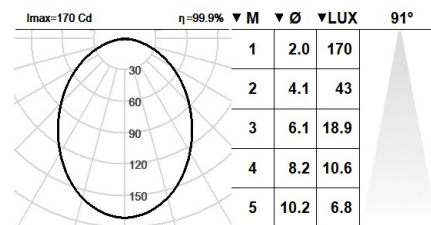

Upgradeable, Replaceable, Repairable

Note

LED technology and performance data are constantly changing. Current details should therefore be checked with ROVASI in order to ensure that it is still the most up to date reference. Updated data will be supplied on request. [Last revised on 11.01.2026]

5 years guarantee

BSI Cert ISO 9001:2015 - n°FM 39346

BSI Cert ISO 14001:2015 - n°EMS 554685

ROVASI S.L.

Ronda de la Font Grossa, 15
Pol. Ind. La Gavarra
08540 Centelles | Barcelona
Spain

Contact

T. +34 93 881 35 12 info@rovasi.com
T. +34 93 881 37 13 www.rovasi.com