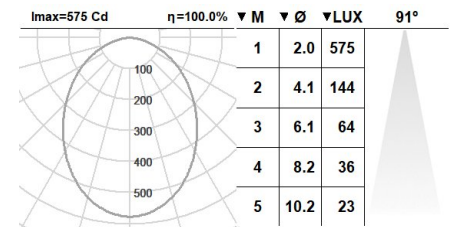

### 451TRT.1-I1465

Pendant linear downlights with symmetrical light distribution to achieve an effective task or general lighting.  
 Linear fixture in 566mm length and in a width of 40mm.  
 Powder painted extruded aluminium profile available in assorted finishes, customized RAL under request.  
 Opal extruded polycarbonate diffuser.  
 Highly efficient linear printed circuit board.  
 Accessories available to create customized linear systems.  
 Built-in driver, included.  
 Electronic options for lighting control: DALI-2 or Bluetooth.  
 The driver contained in this luminaire complies with European Directive 2009/125/EC establishing flicker limits: PstLM  $\leq$  1 and SVM  $\leq$  0.4.  
 Passive temperature management.  
 Ceiling-mounted with adjustable steel wire suspension ( 1m ) and transparent electrical wire. Different suspension length on request.  
 It is possible to combine different lengths and junction modules in different ways to create customized systems.

**Luminaire luminous flux:** 1332lm  
**Luminaire connected power:** 12,02 W  
**Luminaire efficiency:** 111 lm/W  
**Light source luminous flux:** 2115lm  
**Light source power:** 10,82 W  
**Constant Current:** 250 mA  
**CRI:** >80  
**Colour Temperature:** 4000K  
**Chromaticity Tolerance:** MacAdam 3  
**Beam Angle:** 91°  
**LOR:** 63%  
**LED reliability at nominal Ta = 25°C:** 100.000h L80B10  
**UGR:** C0° = 25,6 | C90° = 25,6 under the below indicated parameters  
 Room dimensions X=4H/8H  
 Reflectance 20% | 50% | 70%  
 Luminaire spacing = 0.25m  
**Photobiological safety group:** 0  
**Cd/Klm:** 443  
**This product contains a light source of energy efficiency class B**