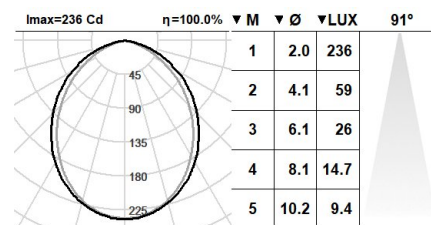

## 151MUR.4.01-I1456

Recessed wall mounted fixtures with symmetrical light distribution.  
 Linear fixture in 605mm length, width of 75mm and height of 100mm.  
 Protection rating against dust and moisture: complete IP66.  
 Protection rating for resistance to harmful mechanical impacts: IK10.  
 Extruded aluminium profile coated with polyester powder along with C4 treatment for corrosion resistance to guarantee further durability. Textured paint finish. Different RAL colour finishes available under request. C5-M special coating for highly corrosive environments is available under request.  
 Highly efficient linear printed circuit board.  
 Protection polycarbonate diffuser in 4mm.  
 Interior frosted polycarbonate diffuser.  
 Built-in driver, included. Ambient temperature: up to 50°C.  
 Electronic options for lighting control: DALI-2.  
 The driver contained in this luminaire complies with European Directive 2009/125/EC establishing flicker limits: PstLM ≤ 1 and SVM ≤ 0.4.  
 IP67 venting valve to reduce condensation.  
 A4 stainless steel locking screw. Optional supply of A2 stainless steel vandal-resistant screw.  
 Mounting to the wall by two securing points. Recessing case included.  
 Pre-wiring of 35cm cable 3x1mm<sup>2</sup>.  
 The electric cable inlet is on one end of the luminaire.  
 Passive temperature management.

**Luminaire luminous flux:** 551lm  
**Luminaire connected power:** 7,08 W  
**Luminaire efficiency:** 78 lm/W  
**Light source luminous flux:** 1225lm  
**Light source power:** 6,4 W  
**Constant Current:** 150 mA  
**CRI:** >80  
**Colour Temperature:** 2700K  
**Chromaticity Tolerance:** MacAdam 3  
**Beam Angle:** 91°  
**LOR:** 45%  
**LED reliability at nominal Ta = 25°C:** 100.000h L80B10  
**Photobiological safety group:** 0  
**Cd/Klm:** 449  
**This product contains a light source of energy efficiency class C**