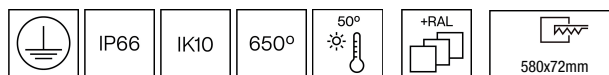

## 151MUR.4.01-I1456

Recessed wall mounted fixtures with symmetrical light distribution.  
 Linear fixture in 605mm length, width of 75mm and height of 100mm.  
 Protection rating against dust and moisture: complete IP66.  
 Protection rating for resistance to harmful mechanical impacts: IK10.  
 Extruded aluminium profile coated with polyester powder along with C4 treatment for corrosion resistance to guarantee further durability. Textured paint finish. Different RAL colour finishes available under request. C5-M special coating for highly corrosive environments is available under request.  
 Highly efficient linear printed circuit board.  
 Protection polycarbonate diffuser in 4mm.  
 Interior frosted polycarbonate diffuser.  
 Built-in driver, included. Ambient temperature: up to 50°C.  
 Electronic options for lighting control: DALI-2.  
 The driver contained in this luminaire complies with European Directive 2009/125/EC establishing flicker limits: PstLM ≤ 1 and SVM ≤ 0.4.  
 IP67 venting valve to reduce condensation.  
 A4 stainless steel locking screw. Optional supply of A2 stainless steel vandal-resistant screw.  
 Mounting to the wall by two securing points. Recessing case included.  
 Pre-wiring of 35cm cable 3x1mm<sup>2</sup>.  
 The electric cable inlet is on one end of the luminaire.  
 Passive temperature management.

**Luminaire luminous flux:** 551lm  
**Luminaire connected power:** 7,08 W  
**Luminaire efficiency:** 78 lm/W  
**Light source luminous flux:** 1225lm  
**Light source power:** 6,4 W  
**Constant Current:** 150 mA  
**CRI:** >80  
**Colour Temperature:** 2700K  
**Chromaticity Tolerance:** MacAdam 3  
**Beam Angle:** 91°  
**LOR:** 45%  
**LED reliability at nominal Ta = 25°C:** 100.000h L80B10  
**Photobiological safety group:** 0  
**Cd/Klm:** 449  
**This product contains a light source of energy efficiency class C**