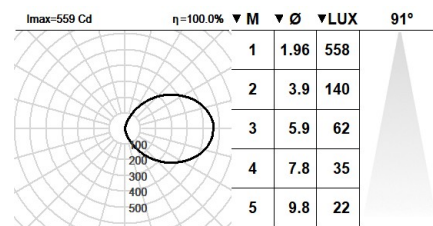

Aufrüstbar, austauschbar, reparierbar

Anmerkung

Die LED-Technologie und Leistungsdaten sind einem ständigen Wandel unterworfen. Aktuelle Details müssen daher bei ROVASI nachgefragt werden, um sicherzustellen, dass die Daten aktuell sind. Aktualisierte Daten werden auf Anfrage bereitgestellt. [Letzte Revision 11.12.2025].

5 Jahre Garantie

BSI Cert ISO 9001:2015 - n°FM 39346

BSI Cert ISO 14001:2015 - n°EMS 554685

ROVASI S.L.

Ronda de la Font Grossa, 15
Pol. Ind. La Gavarra
08540 Centelles | Barcelona
Spanien

Kontakt

T. +34 93 881 35 12 info@rovasi.com
T. +34 93 881 37 13 www.rovasi.com