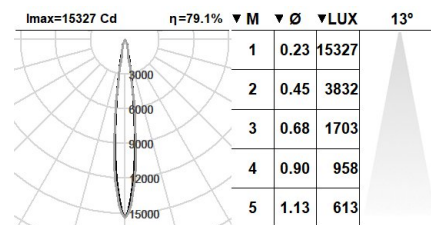

Upgradeable, Replaceable, Repairable

Note

LED technology and performance data are constantly changing. Current details should therefore be checked with ROVASI in order to ensure that it is still the most up to date reference. Updated data will be supplied on request. [Last revised on 16.08.2025]

5 years guarantee

BSI Cert ISO 9001:2015 - n°FM 39346
BSI Cert ISO 14001:2015 - n°EMS 554685

ROVASI S.L.

Ronda de la Font Grossa, 15
Pol. Ind. La Gavarra
08540 Centelles | Barcelona
Spain

Contact

T. +34 93 881 35 12 info@rovasi.com
T. +34 93 881 37 13 www.rovasi.com