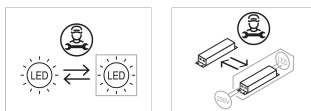

Aufrüstbar, austauschbar, reparierbar

Anmerkung

Die LED-Technologie und Leistungsdaten sind einem ständigen Wandel unterworfen. Aktuelle Details müssen daher bei ROVASI nachgefragt werden, um sicherzustellen, dass die Daten aktuell sind. Aktualisierte Daten werden auf Anfrage bereitgestellt. [Letzte Revision 20.09.2024].

5 Jahre Garantie

BSI Cert ISO 9001:2015 - n°FM 39346
BSI Cert ISO 14001:2015 - n°EMS 554685

ROVASI S.L.

Ronda de la Font Grossa, 15
Pol. Ind. La Gavarra
08540 Centelles | Barcelona
Spanien

Kontakt

T. +34 93 881 35 12 info@rovasi.com
T. +34 93 881 37 13 www.rovasi.com