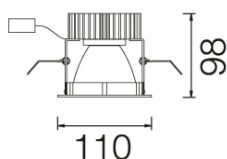

NUCLEONS OPTIMAL DISPLAY

Small recessed downlights

ROVASI
Positive Lighting