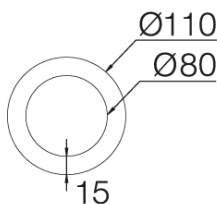

# NUCLEONS OPTIMAL DISPLAY

Small recessed downlights

**ROVASI**  
Positive Lighting

107NCL.1-R702

Recessed ceiling-mounted downlight with symmetrical light distribution to achieve an effective task, accent or ambient lighting.