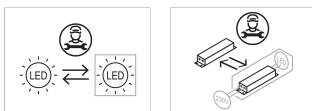

Upgradeable, Replaceable, Repairable

Note

LED technology and performance data are constantly changing. Current details should therefore be checked with ROVASI in order to ensure that it is still the most up to date reference. Updated data will be supplied on request. [Last revised on 21.09.2024]

5 years guarantee

BSI Cert ISO 9001:2015 - n°FM 39346

BSI Cert ISO 14001:2015 - n°EMS 554685

ROVASI S.L.

Ronda de la Font Grossa, 15
Pol. Ind. La Gavarra
08540 Centelles | Barcelona
Spain

Contact

T. +34 93 881 35 12 info@rovasi.com
T. +34 93 881 37 13 www.rovasi.com