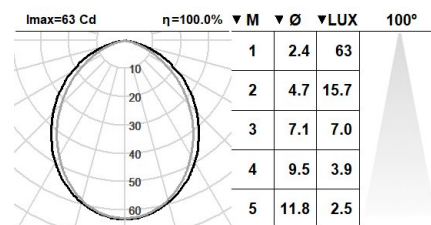

Electronic Equipment

S: On/Off

D: DALI-2/switchDIM

*Add the suffix **-S**, **-D** after the reference to indicate your electronic equipment choice.

Finishes

1: RAL9010: Pure White textured, **2:** RAL9005: Jet Black textured, **4:** RAL7016: Anthracite Grey textured, **7:** RAL9006: White Aluminium textured

Upgradeable, Replaceable, Repairable

Note

LED technology and performance data are constantly changing. Current details should therefore be checked with ROVASI in order to ensure that it is still the most up to date reference. Updated data will be supplied on request. [Last revised on 20.09.2024]

5 years guarantee

BSI Cert ISO 9001:2015 - n°FM 39346

BSI Cert ISO 14001:2015 - n°EMS 554685

ROVASI S.L.

Ronda de la Font Grossa, 15
Pol. Ind. La Gavarra
08540 Centelles | Barcelona
Spain

Contact

T. +34 93 881 35 12 info@rovasi.com
T. +34 93 881 37 13 www.rovasi.com