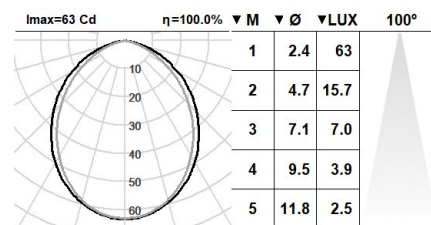

854DSX.4.01-I1116

Linear projectors with symmetrical light distribution.
 Linear fixture in 155mm length, width of 62mm and height of 85mm.
 Protection rating against dust and moisture: complete IP66.
 Protection rating for resistance to harmful mechanical impacts: IK10.
 Extruded aluminium profile coated with polyester powder along with C4 treatment for corrosion resistance to guarantee further durability. Textured paint finish. Different RAL colour finishes available under request. C5-M special coating for highly corrosive environments is available under request.
 Highly efficient linear printed circuit board.
 Protection polycarbonate diffuser in 4mm.
 Interior frosted polycarbonate diffuser.
 Built-in driver, included. Ambient temperature: up to 50°C.
 The driver contained in this luminaire complies with European Directive 2009/125/EC establishing flicker limits: PstLM ≤ 1 and SVM ≤ 0.4.
 Anti-condensation device.
 A4 stainless steel locking screw. Optional supply of A2 stainless steel vandal-resistant screw.
 Ceiling, wall or floor installation with two adjustable fixing plates. Fixing plates made in 316L stainless steel.
 The electric cable inlet is on one end of the fixture.
 Pre-wiring of 35cm cable 3x1mm².
 Passive temperature management.

Luminaire luminous flux: 149lm
Luminaire connected power: 3.21 W
Luminaire efficiency: 46 lm/W
Light source luminous flux: 310lm
Light source power: 1.6 W
Constant Current: 150 mA
CRI: >80
Colour Temperature: 3000K
Chromaticity Tolerance: MacAdam 3
Beam Angle: 100°
LOR: 48%
Average Service Life: 50000h
LED reliability: >72000h L80B10
Photobiological safety group: 1
This product contains a light source of energy efficiency class C