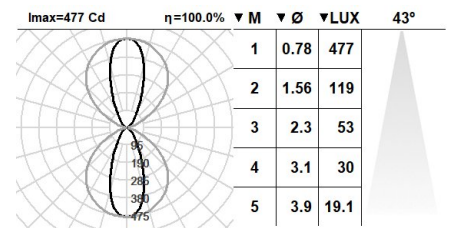

Electronic Equipment

S: On/Off

D: DALI-2/switchDIM

*Add the suffix **-S**, **-D** after the reference to indicate your electronic equipment choice.

Finishes

1: RAL9010: Pure White textured, **2:** RAL9005: Jet Black textured, **4:** RAL7016: Anthracite Grey textured, **7:** RAL9006: White Aluminium textured

Upgradeable, Replaceable, Repairable

Note

LED technology and performance data are constantly changing. Current details should therefore be checked with ROVASI in order to ensure that it is still the most up to date reference. Updated data will be supplied on request. [Last revised on 19.09.2024]

5 years guarantee

BSI Cert ISO 9001:2015 - n°FM 39346

BSI Cert ISO 14001:2015 - n°EMS 554685

ROVASI S.L.

Ronda de la Font Grossa, 15
Pol. Ind. La Gavarra
08540 Centelles | Barcelona
Spain

Contact

T. +34 93 881 35 12 info@rovasi.com
T. +34 93 881 37 13 www.rovasi.com