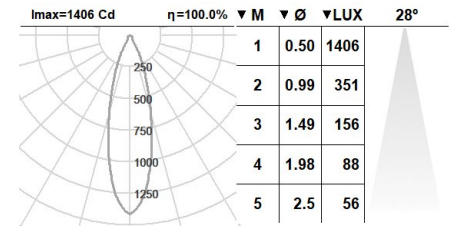

Finishes

.50 Golden:

Upgradeable, Replaceable, Repairable

Note

LED technology and performance data are constantly changing. Current details should therefore be checked with ROVASI in order to ensure that it is still the most up to date reference. Updated data will be supplied on request. [Last revised on 19.09.2024]

5 years guarantee

BSI Cert ISO 9001:2015 - n°FM 39346
BSI Cert ISO 14001:2015 - n°EMS 554685

ROVASI S.L.

Ronda de la Font Grossa, 15
Pol. Ind. La Gavarra
08540 Centelles | Barcelona
Spain

Contact

T. +34 93 881 35 12 info@rovasi.com
T. +34 93 881 37 13 www.rovasi.com