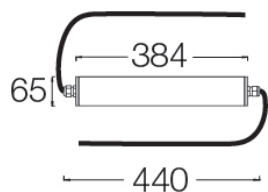

IP65 Remote driver

Box made of extruded aluminum with anti-corrosion treatment and C4 black polyester powder coating.

On/Off or DALI-2 driver

On/Off or DALI-2 driver
with 3 hours battery

Note

5 years guarantee