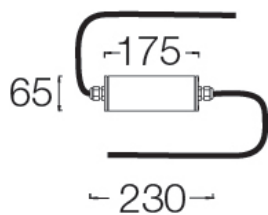

IP65 Remote driver

Box made of extruded aluminum with anti-corrosion treatment and C4 black polyester powder coating.

On/Off or DALI-2 driver

On/Off or DALI-2 driver
with 3 hours battery

Note

5 years guarantee